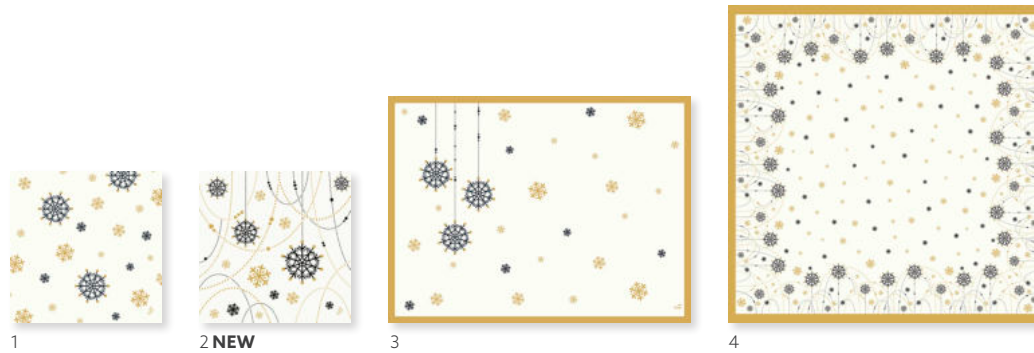

SNOWFLAKE NECKLACE WHITE