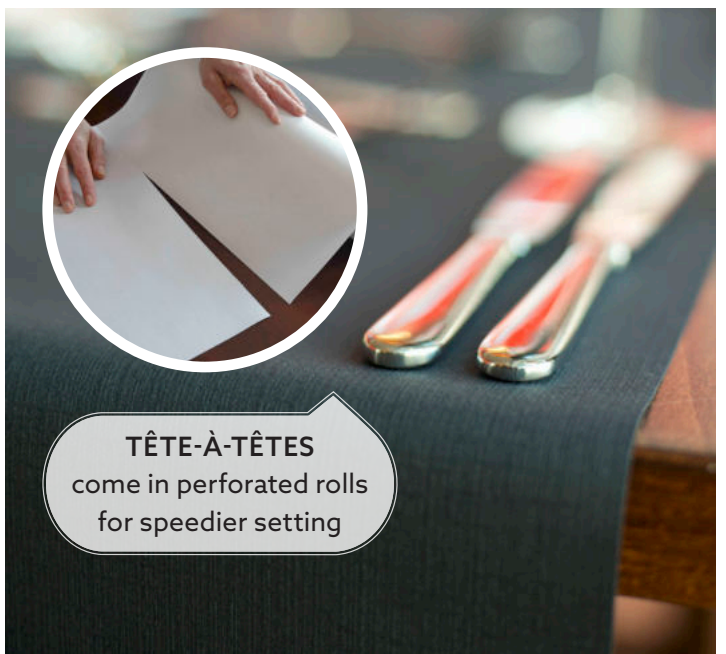

AVAILABLE COLOURS FOR EVOLIN®

AVAILABLE COLOURS FOR DUNILIN®

WORKHACK SET REELS IN SECONDS

YouTube / DUNITABLESETTINGS

BANQUET REELS
- cut to perfect length
in moments

EVOLIN® - the
ultimate textile-like
setting