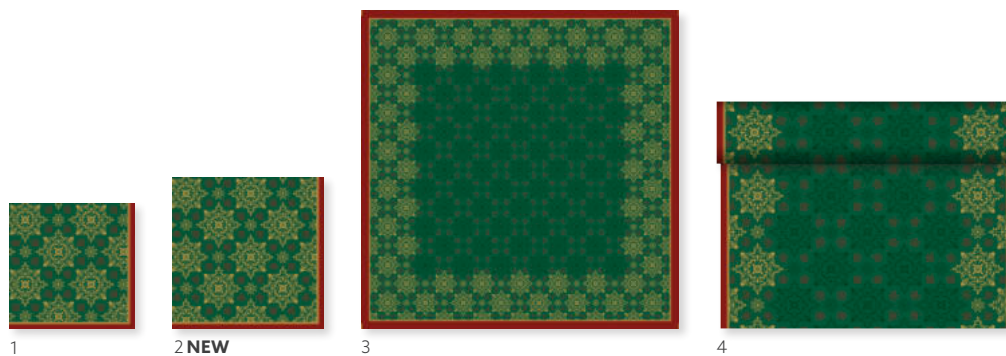

XMAS DECO GREEN

MATCHING COLOURS

RED

DARK GREEN

GOLD

NO	ARTICLE	DESCRIPTION	PACK				NO	ARTICLE	DESCRIPTION	PACK			
1	184893	Tissue Napkin, 3-ply, 33 x 33 cm	10 x 50				3	184918	Dunichel® Slipcover, 84 x 84 cm	5 x 20			
	184900	Tissue Napkin, 3-ply, 33 x 33 cm	4 x 250				4	184909	Dunichel® Tête-à-Tête, 0,4 x 24 m	4 x 1			
2	188046	Dunisoft® Napkin, 40 x 40 cm	6 x 60