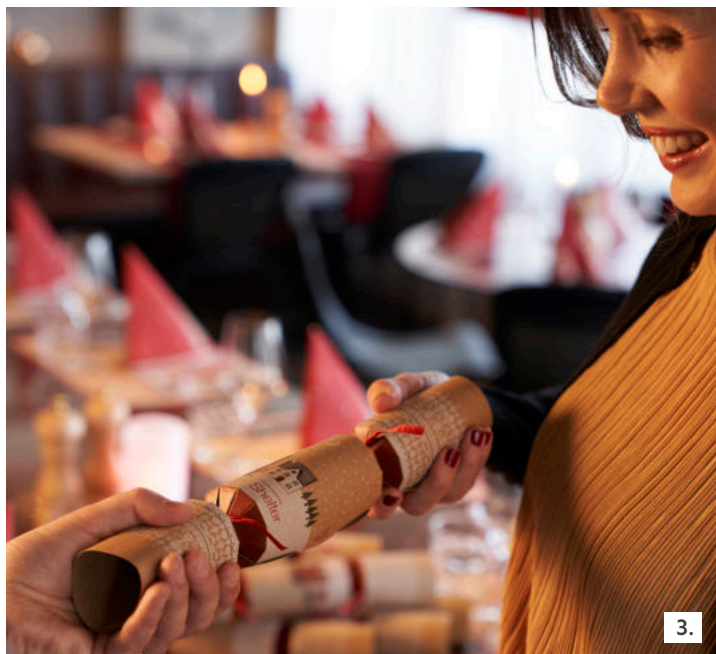

TABLESKIRTS have an integrated adhesive to be attached in seconds

NEW! STAR STORIES RED 2.

3.

Single-use champagne glasses give you freedom from washing

4.

HOW CAN EVENT-CATERERS USE THIS COLLECTION TO WIN BUSINESS?