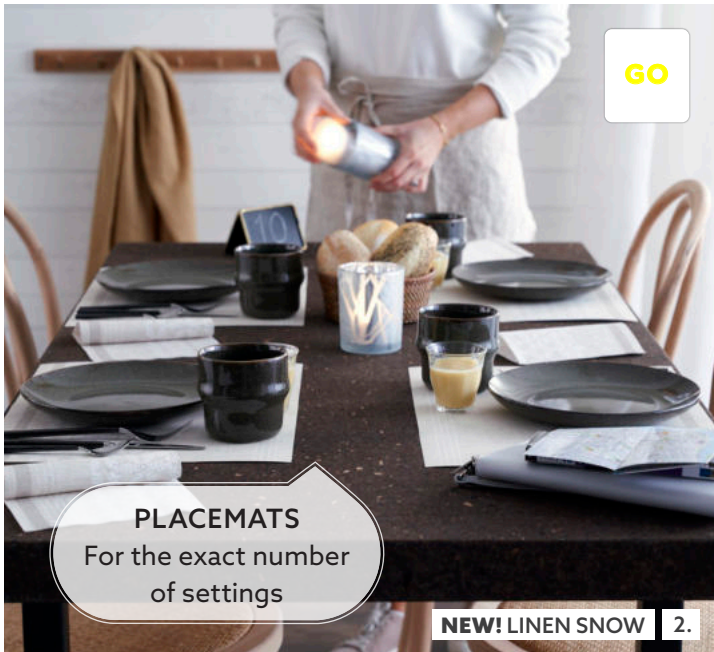

PLACEMATS
For the exact number
of settings

NEW! LINEN SNOW 2.