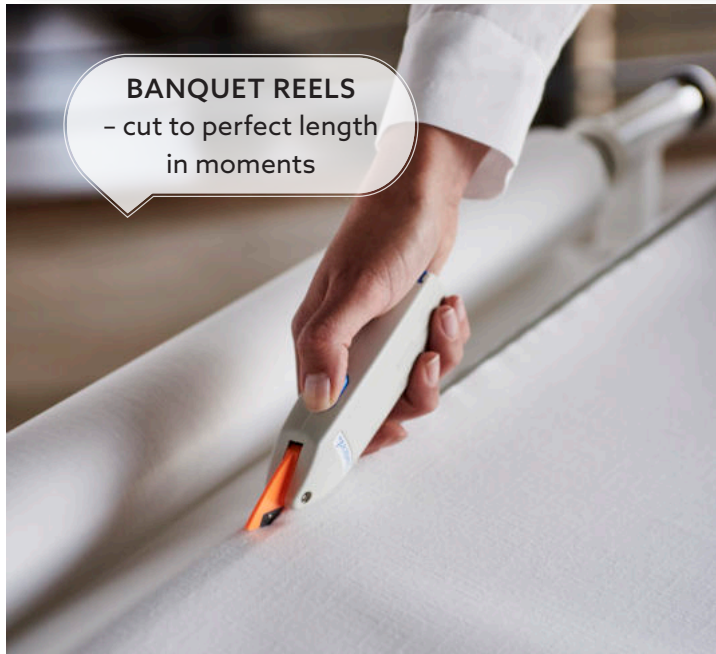

AVAILABLE COLOURS FOR EVOLIN®

AVAILABLE COLOURS FOR DUNILIN®

WORKHACK SET REELS IN SECONDS

YouTube / DUNITABLESETTINGS

BANQUET REELS
- cut to perfect length
in moments

EVOLIN® - the
ultimate textile-like
setting