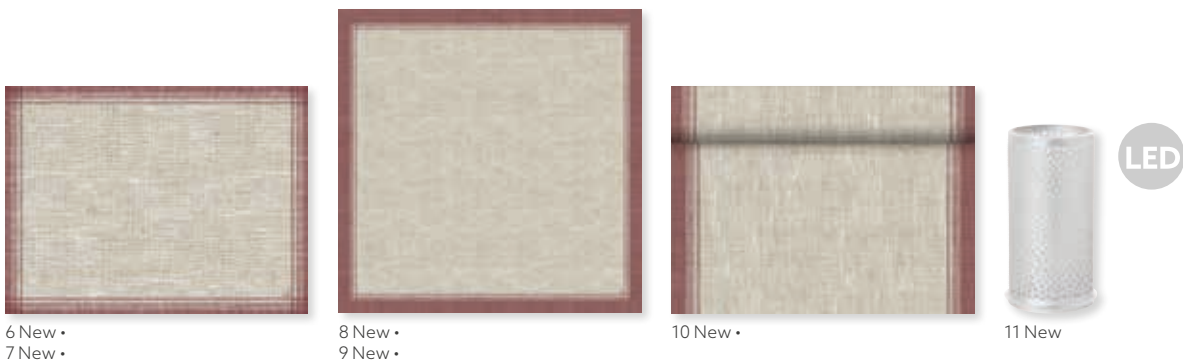

LINUS BORDEAUX

NO	ARTICLE	DESCRIPTION	PACK
1	178205	Tissue Napkin, 3-ply, 33 x 33 cm	4 x 250
2	178219	Tissue Napkin, 3-ply, 40 x 40 cm	4 x 250
3	178213	Tissue Napkin, 3-ply, 40 x 40 cm	4 x 250
4	178226	Classic Napkin, 40 x 40 cm	6 x 50
5	178237	Dunilin® Napkin, 40 x 40 cm	12 x 50
6	178335	Dunichel® Placemat, 30 x 40 cm	5 x 100

NO	ARTICLE	DESCRIPTION	PACK
7	178390	Paper Placemat, 35 x 45 cm	4 x 250
8	178289	Dunisilk®+ Slipcover, 84 x 84 cm	5 x 20
9	178279	Dunichel® Slipcover, 84 x 84 cm	5 x 20
	178286	Dunichel® Slipcover, 84 x 84 cm	1 x 100
10	178295	Dunichel® Tête-à-Tête, 0,40 x 24 m	4 x 1
11	178478	Candle Holder, Bliss, Silver, Metal, 140 x 75 mm	4 x 1