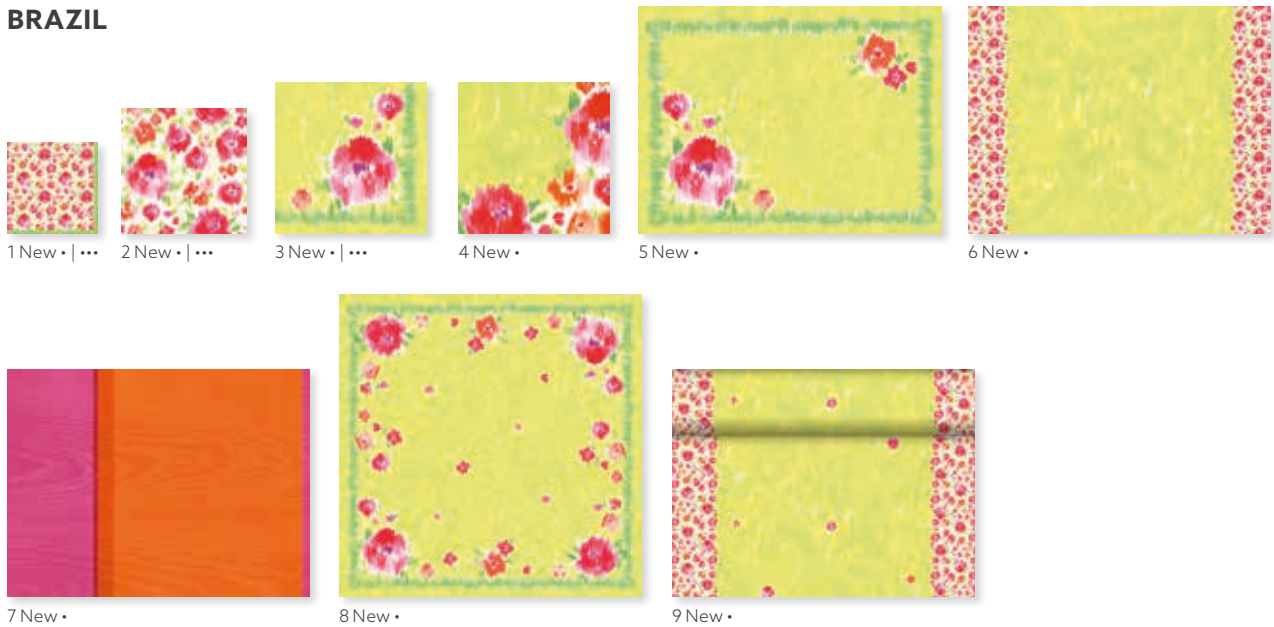

BRAZIL

NO	ARTICLE	DESCRIPTION	PACK
1	177971	Tissue Napkin, 3-ply, 24 x 24 cm	20 x 50
2	177964	Tissue Napkin, 3-ply, 33 x 33 cm	10 x 50
3	177975	Classic Napkin, 40 x 40 cm	6 x 50
4	177949	Dunilin® Napkin, 40 x 40 cm	5 x 50
5	178015	Dunichel® Placemat, 30 x 40 cm	5 x 100
6	178018	Paper Placemat, 30 x 40 cm	4 x 250

NO	ARTICLE	DESCRIPTION	PACK
7	178439	Paper Placemat, 30 x 40 cm	4 x 250
8	177994	Dunisilk®+ Slipcover, 84 x 84 cm	5 x 20
	179579	Dunichel® Slipcover, 84 x 84 cm	5 x 20
	177991	Dunichel® Slipcover, 84 x 84 cm	1 x 100
9	178003	Dunichel® Tête-à-Tête, 0,4 x 24 m	4 x 1