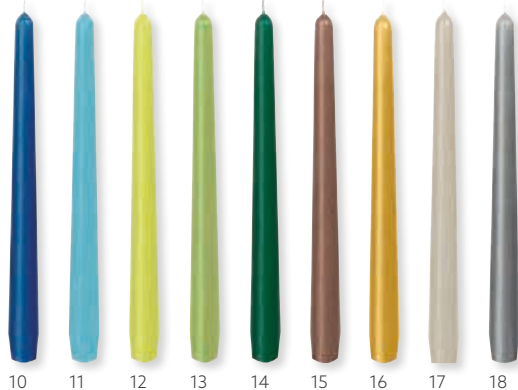

1 2 3 4 5 6 7 8 9

ANTIQUE CANDLES, COLOURED THROUGH

NO	ARTICLE	DESCRIPTION	SIZE	PACK	RAL	Swan
21	266505	White, 6.5h	260 x 22 mm	10 x 10		
22	266659	Cream, 6.5h	260 x 22 mm	10 x 10