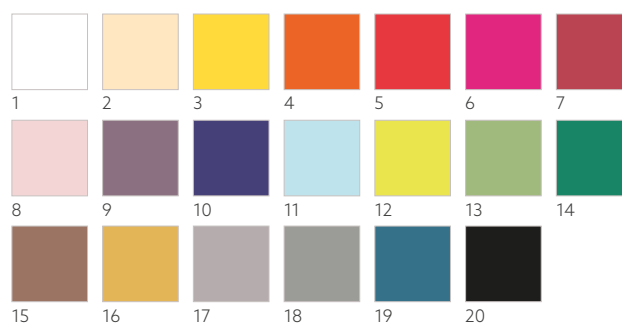

DUNICEL® BANQUET REEL

DUNICEL® BANQUET REEL, 1,25 X 25 M

NO	ARTICLE	DESCRIPTION	PACK	
1	9289	White	2x1	•
	7440	White	2x1	•
2	9389	Cream	2x1	•
3	180510	Yellow	2x1	•
4	165406	Mandarin	2x1	•
5	9259	Red	2x1	•
6	165404	Fuchsia	2x1	•
7	9239	Bordeaux	2x1	•
8	174399	Mellow Rose	2x1	•
9	165401	Plum	2x1	•
10	9299	Dark Blue	2x1	•

NO	ARTICLE	DESCRIPTION	PACK	
11	171540	Mint Blue	2x1	•
12	151790	Kiwi	2x1	•
13	165402	Herbal Green	2x1	•
14	9349	Dark Green	2x1	•
15	174398	Chestnut	2x1	•
16	174397	Honey	2x1	•
17	168370	Greige	2x1	•
18	156960	Granite Grey	2x1	•
19	171537	Slate	2x1	•
20	149082	Black	2x1	•