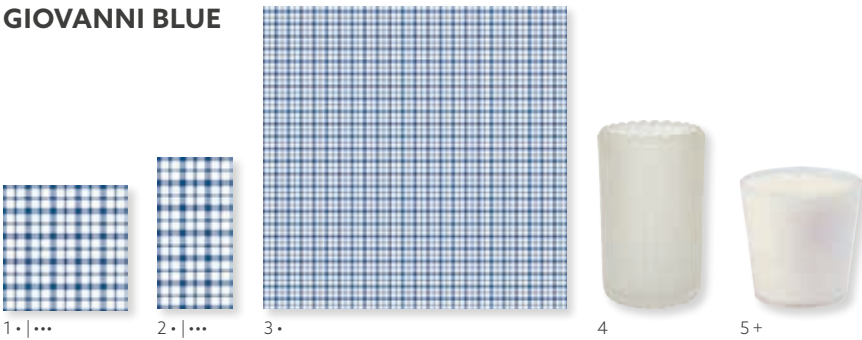

GIOVANNI BLUE

NO	ARTICLE	DESCRIPTION	PACK
1	171448	Tissue Napkin, 3-ply, 33 x 33 cm	4 x 250
	171502	Tissue Napkin, 3-ply, 33 x 33 cm	10 x 50
2	171233	Tissue Napkin, 3-ply, 40 x 40 cm	4 x 250
3	171261	Dunisilk®+ Slipcover, 84 x 84 cm	5 x 20
	171248	Dunicel® Slipcover, 84 x 84 cm	5 x 20

NO	ARTICLE	DESCRIPTION	PACK
	171250	Dunicel® Slipcover, 84 x 84 cm	1 x 100
4	165674	Candle Holder, Patio, Frosted White, Glass, 125 x 75 mm	2 x 6
5	153869	Switch & Shine Refill, White, Glass, 65 x 65 mm, 30h	2 x 6