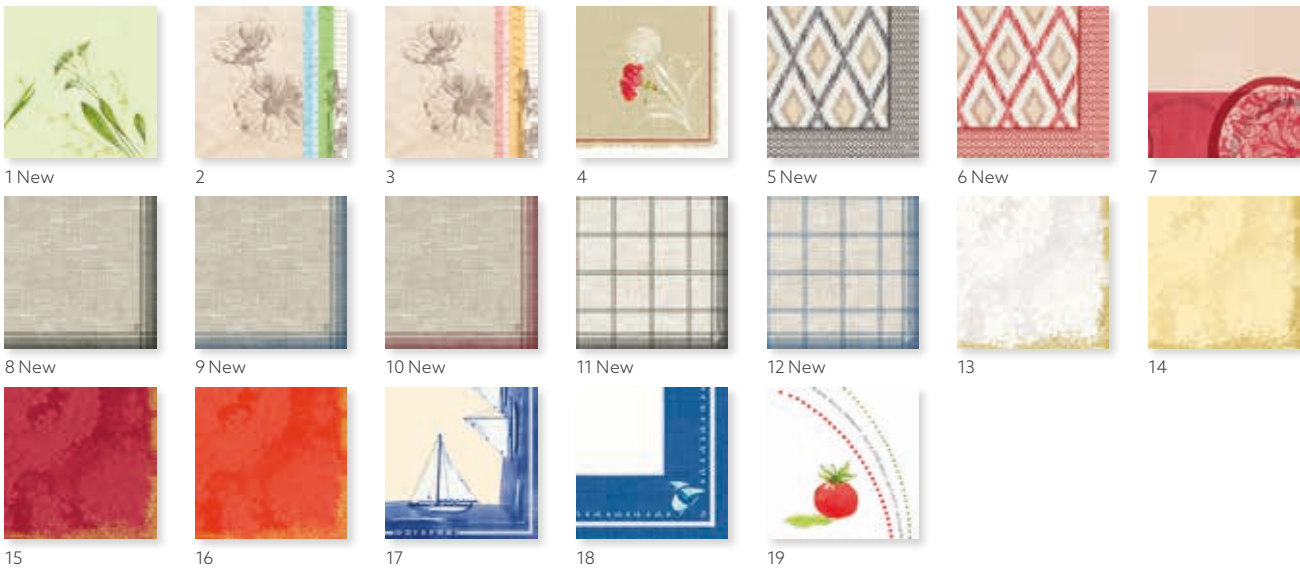

CLASSIC, 40 X 40 CM

NO	ARTICLE	DESCRIPTION	PACK			
1	178267	Liz	6 x 50	•	•	•
2	174232	Zendo Green	6 x 50	•	•	•
3	174233	Zendo Mandarin	6 x 50	•	•	•
4	171234	Almeria	6 x 50	•	•	•
5	178929	Malina Nature	6 x 50	•	•	•
6	178222	Malina Bordeaux	6 x 50	•	•	•
7	174234	Orbit Bordeaux	6 x 50	•	•	•
8	178224	Linus Black	6 x 50	•	•	•
9	178225	Linus Blue	6 x 50	•	•	•
10	178226	Linus Bordeaux	6 x 50	•	•	•

NO	ARTICLE	DESCRIPTION	PACK			
11	178227	Linus Classic Black	6 x 50	•	•	•
12	178228	Linus Classic Blue	6 x 50	•	•	•
13	174228	Royal White	6 x 50	•	•	•
14	174229	Royal Cream	6 x 50	•	•	•
15	174230	Royal Bordeaux	6 x 50	•	•	•
16	174231	Royal Mandarin	6 x 50	•	•	•
17	174235	Sailing	6 x 50	•	•	•
18	171509	Santorini	6 x 50	•	•	•
19	165646	Italiana	6 x 50	•	•	•