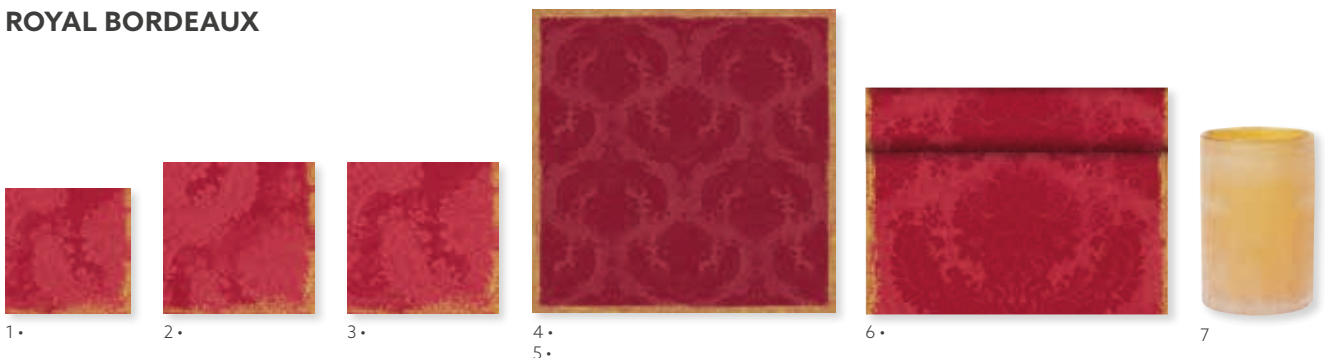

ROYAL BORDEAUX

NO	ARTICLE	DESCRIPTION	PACK
1	174209	Tissue Napkin, 3-ply, 33 x 33 cm	4 x 250
2	174230	Classic Napkin, 40 x 40 cm	6 x 50
3	174242	Dunilin® Napkin, 40 x 40 cm	12 x 50
4	174369	Dunisilk®+ Slipcover, 84 x 84 cm	5 x 20

NO	ARTICLE	DESCRIPTION	PACK
5	174295	Dunichel® Slipcover, 84 x 84 cm	5 x 20
6	174319	Dunichel® Tête-à-Tête, 0,40 x 24 m	6 x 1
7	174416	Candle Holder, Ice, Dark Honey, Glass, 120 x 75 mm	2 x 4