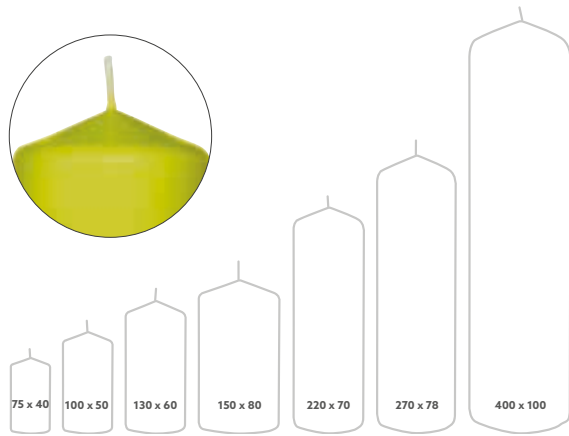

PILLAR CANDLES

NO	ARTICLE	DESCRIPTION	SIZE	PACK	RAL	SWAN
1	171511	White, 15h	75 x 40 mm	4 x 15	+	
	263108	White, 20h	100 x 50 mm	6 x 10	+	
	148439	White, 40h	130 x 60 mm	2 x 6	+	
	148481	White, 60h	150 x 80 mm	10 x 1	+	
	181230	White, 90h	220 x 70 mm	10 x 1	+	
	174460	White, 130h	270 x 78 mm	10 x 1	+	
	153491	White, 260h	400 x 100 mm	4 x 1	+	
2	125359	Cream, 20h	100 x 50 mm	6 x 10	+	
	148440	Cream, 40h	130 x 60 mm	2 x 6	+	
	148482	Cream, 60h	150 x 80 mm	10 x 1	+	
	105917	Cream, 90h	220 x 70 mm	10 x 1	+	
3	147977	Yellow, 20h	100 x 50 mm	6 x 10	+	
4	263016	Red, 20h	100 x 50 mm	6 x 10	+	
	148442	Red, 40h	130 x 60 mm	2 x 6	+	
5	263122	Bordeaux, 20h	100 x 50 mm	6 x 10	+	
	148443	Bordeaux, 40h	130 x 60 mm	2 x 6	+	
6	151509	Kiwi, 20h	100 x 50 mm	6 x 10	+